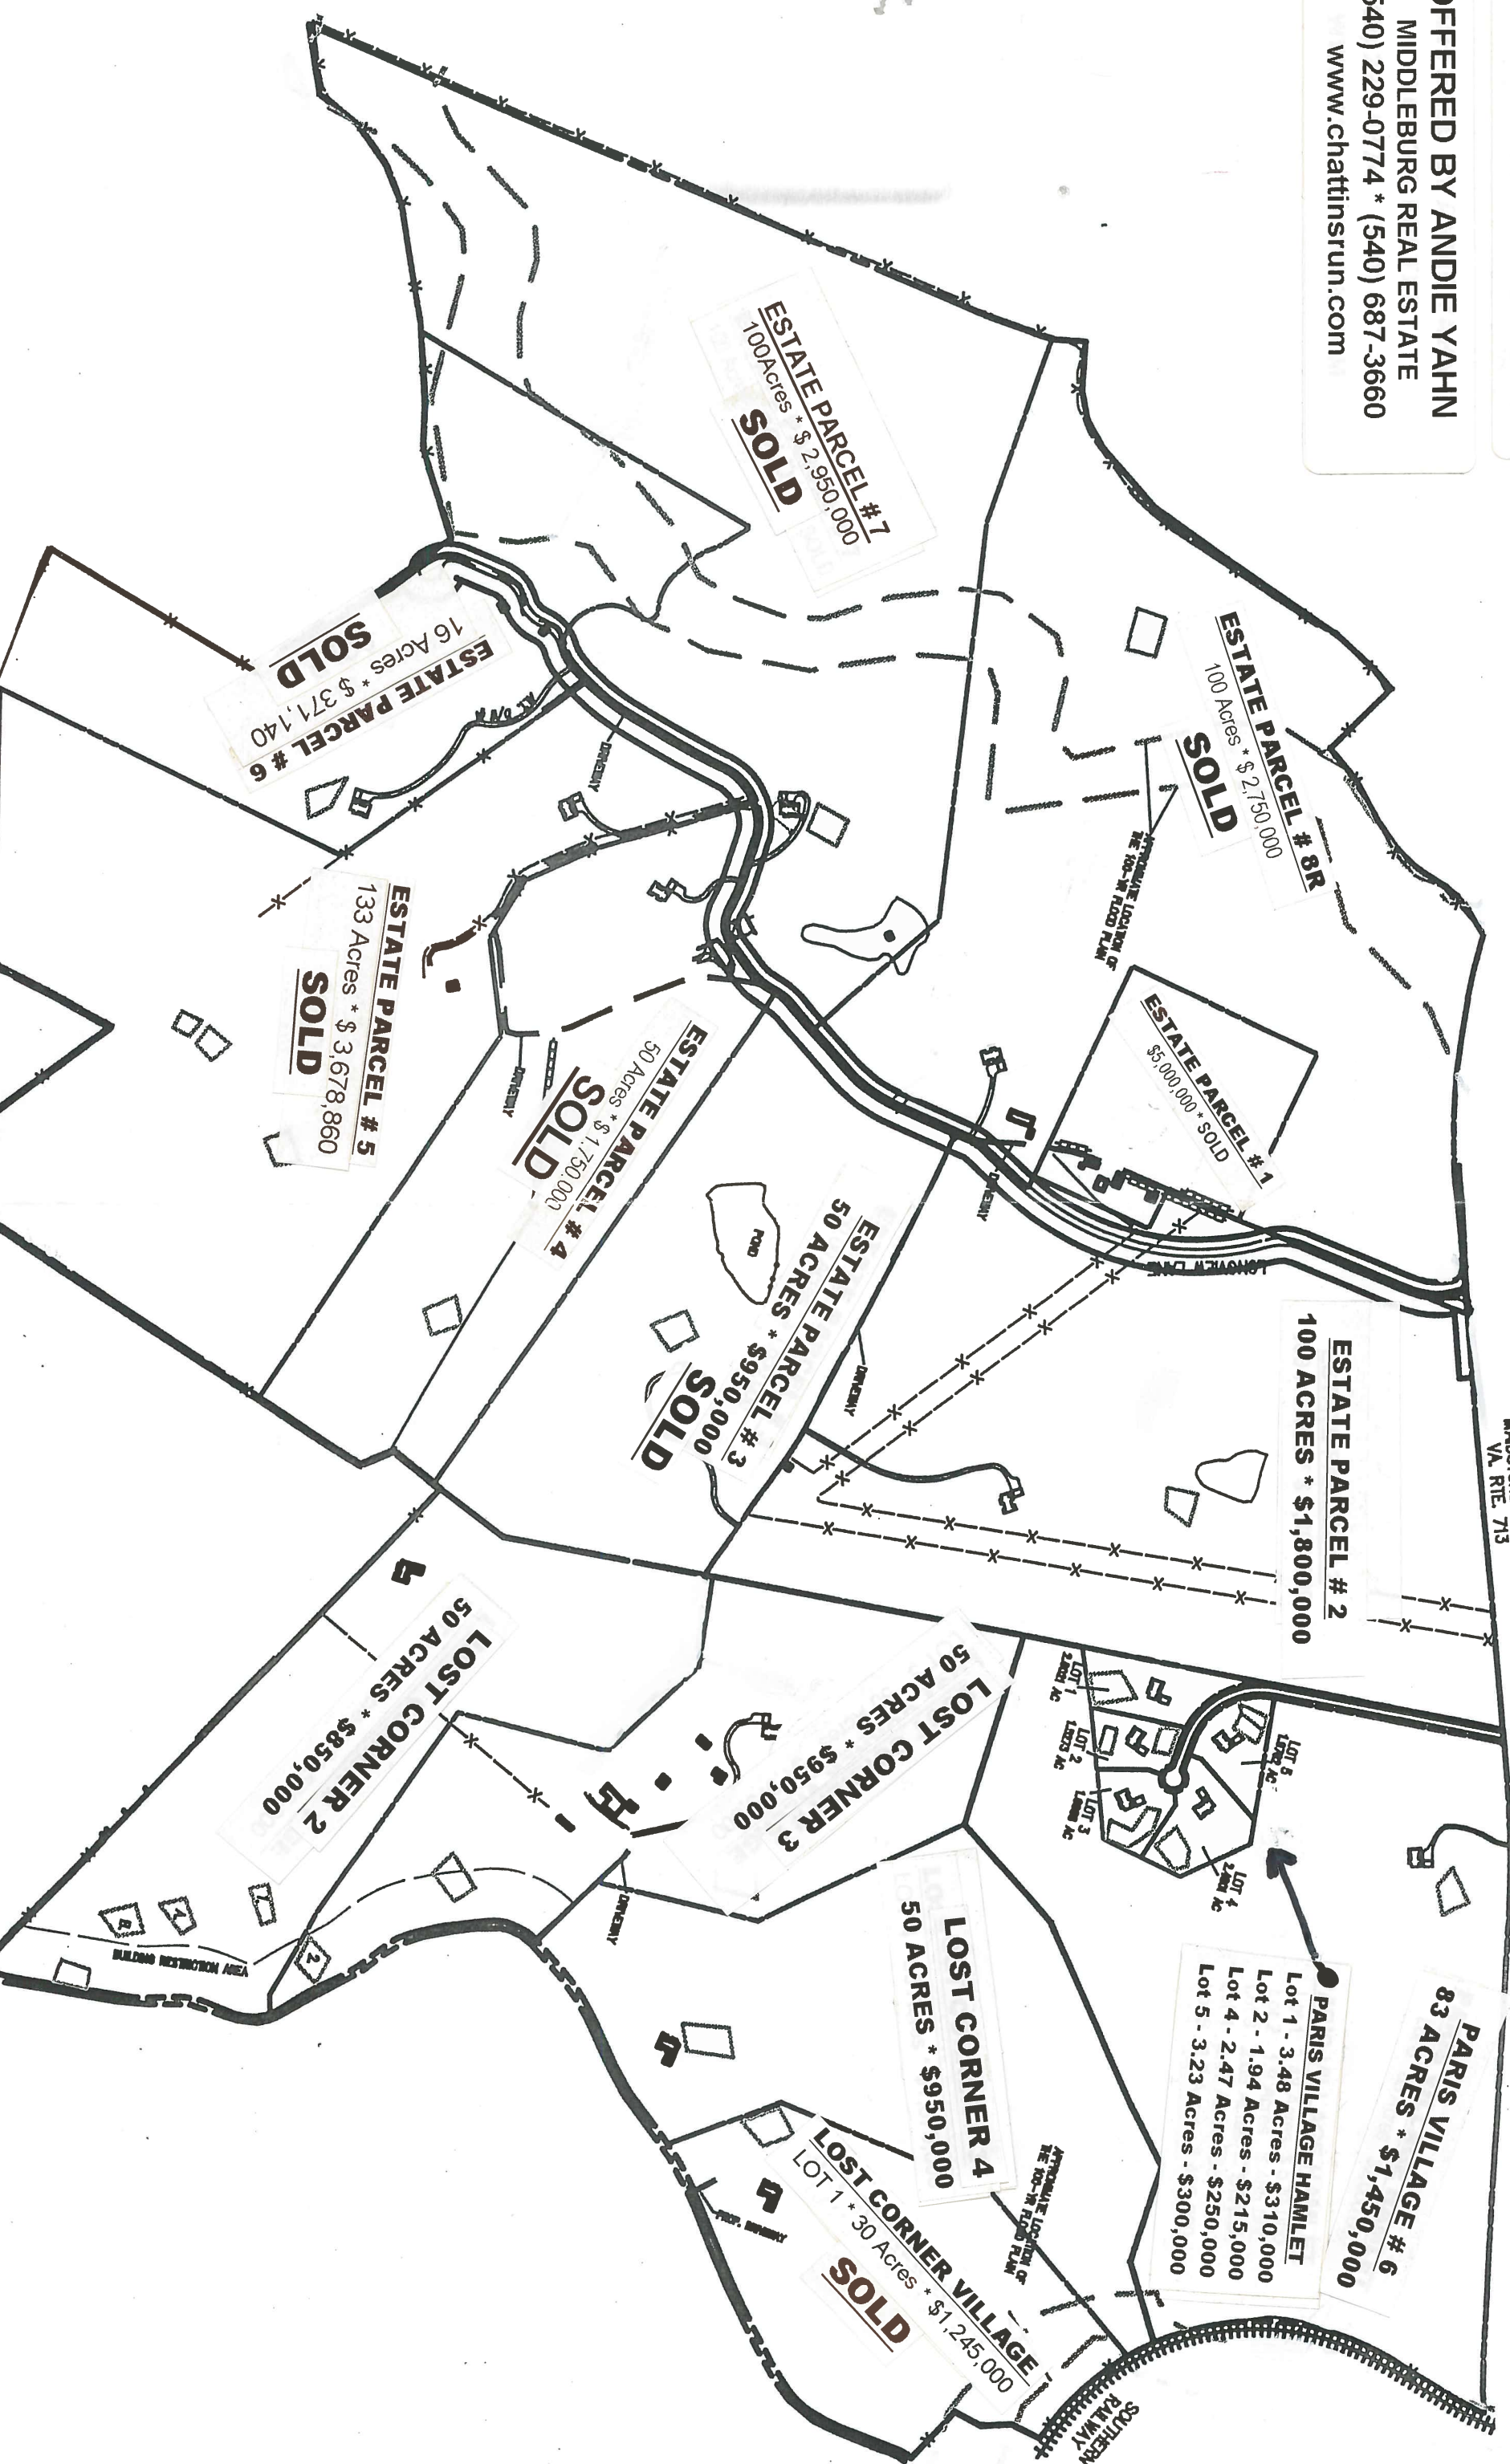

Chattins Run

Near Middleburg, VA

OFFERED BY ANDIE YAHN
MIDDLEBURG REAL ESTATE
(540) 229-0774 * (540) 687-3660
www.chattinsrun.com

ESTATE PARCEL #7
100 Acres * $ 2,950,000
SOLD

ESTATE PARCEL #8R
100 Acres * $ 2,750,000
SOLD

ESTATE PARCEL #6
16 Acres * $ 371,140
SOLD

ESTATE PARCEL #5
133 Acres * $ 3,678,860
SOLD

ESTATE PARCEL #4
50 Acres * $ 1,750,000
SOLD

ESTATE PARCEL #3
50 ACRES * $950,000
SOLD

ESTATE PARCEL #1
$5,000,000 * SOLD

ESTATE PARCEL #2
100 ACRES * $1,800,000

LOST CORNER #2
50 ACRES * $850,000

LOST CORNER #3
50 ACRES * $950,000

LOST CORNER #4
50 ACRES * $950,000

LOST CORNER VILLAGE
LOT 1 * 30 Acres * $1,245,000
SOLD

PARIS VILLAGE HAMLET
Lot 1 - 3.48 Acres - $310,000
Lot 2 - 1.94 Acres - $215,000
Lot 4 - 2.47 Acres - $250,000
Lot 5 - 3.23 Acres - $300,000

PARIS VILLAGE #6
83 ACRES * $1,450,000

MADSTONE ROAD
VA. RTE. 713

SOUTHERN
RAILWAY